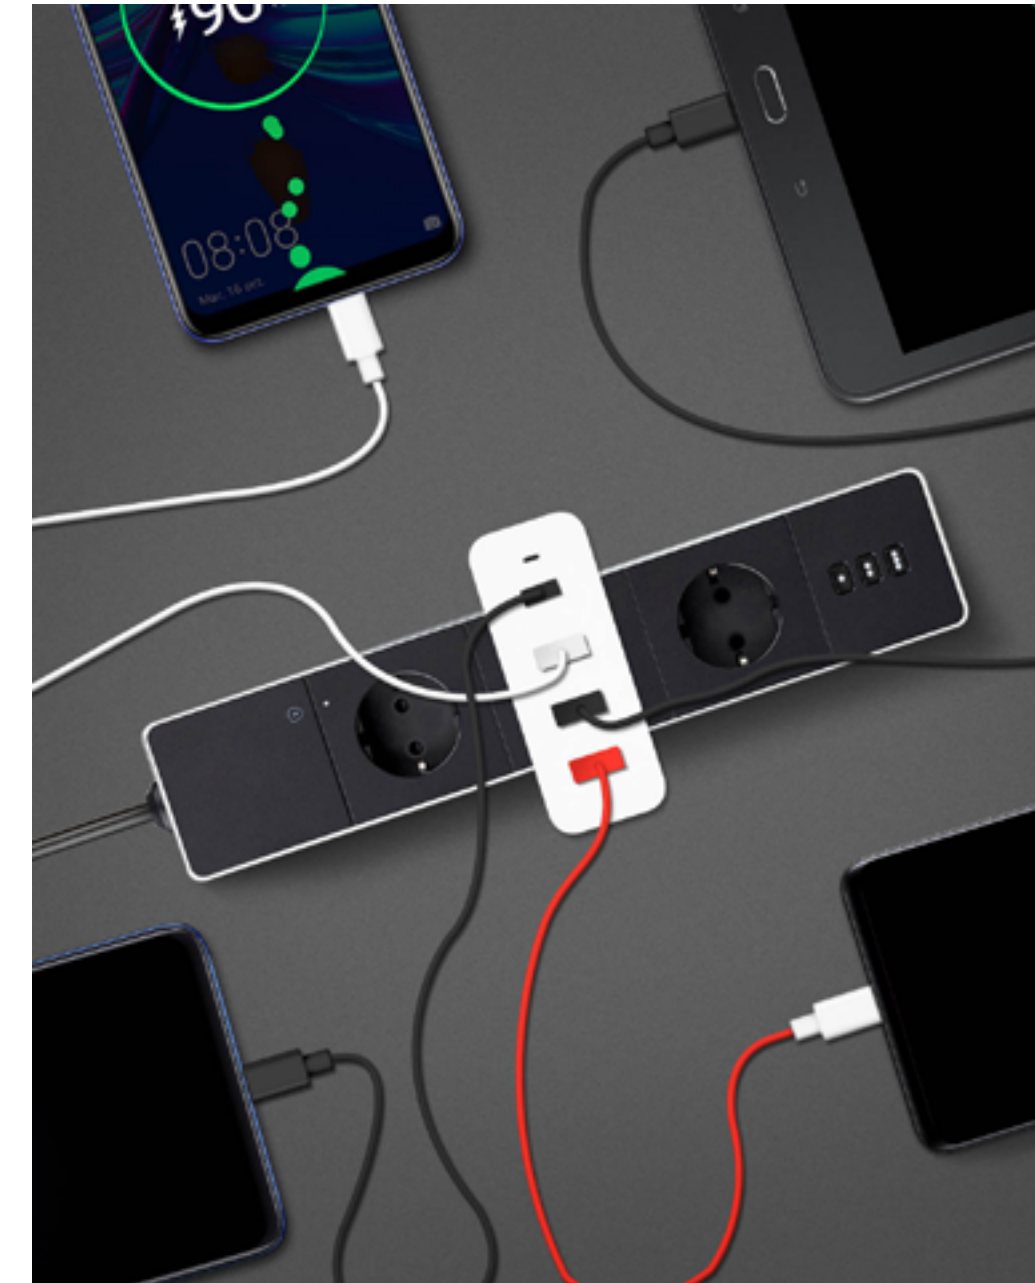

USB-C SMART AC CHARGER POWER DELIVERY

CHARGEUR SECTEUR RAPIDE USB TYPE-C

USB-C
3 **USB**
60W
USB TYPE-C
POWER DELIVERY

Qualcomm
Quick Charge **3.0**

Standard 5V Quick Charge™ 3.0

USB-C
38W POWER DELIVERY + QC 3.0

TURBO CHARGER

PD
POWER DELIVERY

- ✓ USB-C
- ✓ Power Delivery
- ✓ Smart power charge

- ✓ USB-C
- ✓ Power Delivery
- ✓ Charge rapide intelligente